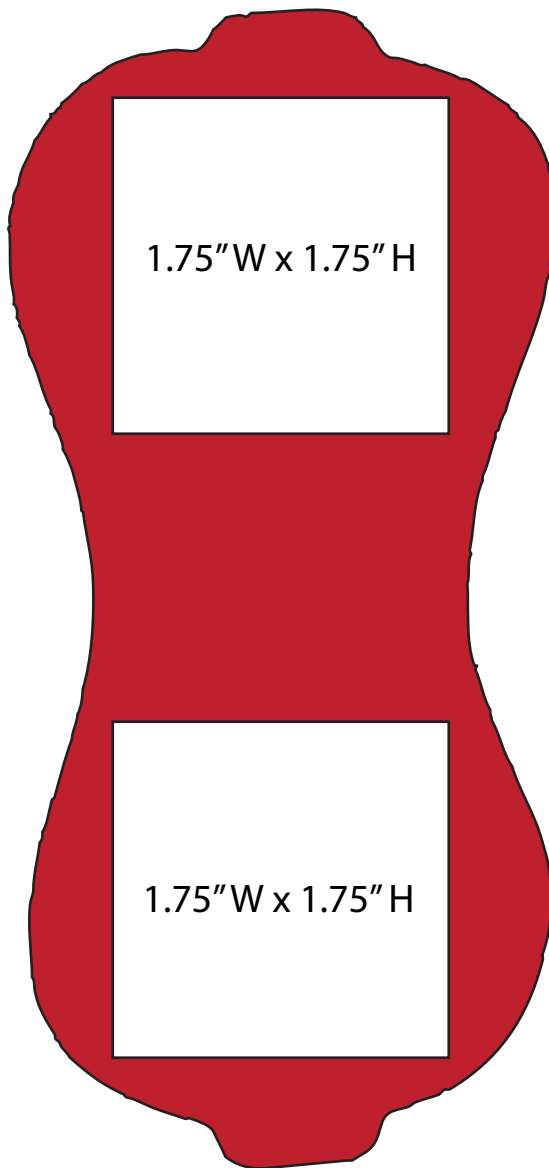

Saddle Imprint Templates

Please email Artwork files to artwork@artistictoy.com

Large Saddle

Small Saddle

Minimum Artwork Requirements:

Raster images 150dpi or higher
Vector images CMYK color

For best results, send VECTOR ARTWORK files in .PDF, .AI, or .EPS.
If using specific PMS Color, include PMS# with artwork.

sm@rt Code 3C