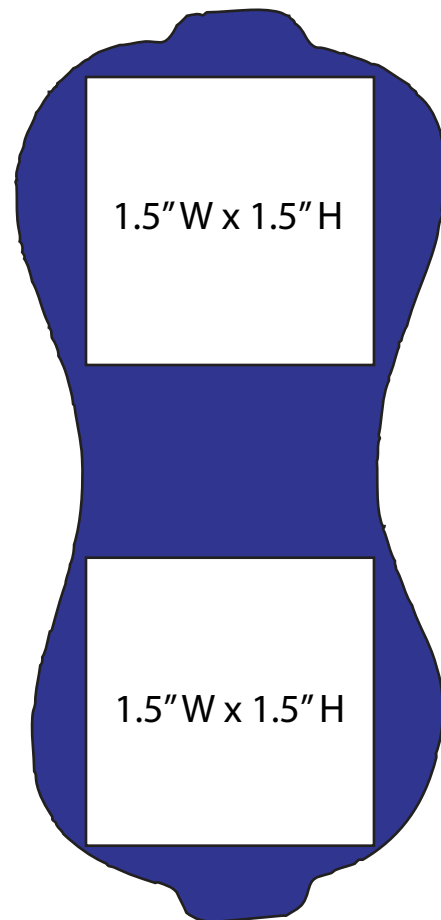

Saddle Imprint Templates

Please email Artwork files to artwork@artistictoy.com

Large Saddle

Small Saddle

Minimum Artwork Requirements:

Raster images 150dpi or higher
Vector images CMYK color

For best results, send VECTOR ARTWORK files in .PDF, .AI, or .EPS.
If using specific PMS Color, include PMS# with artwork.