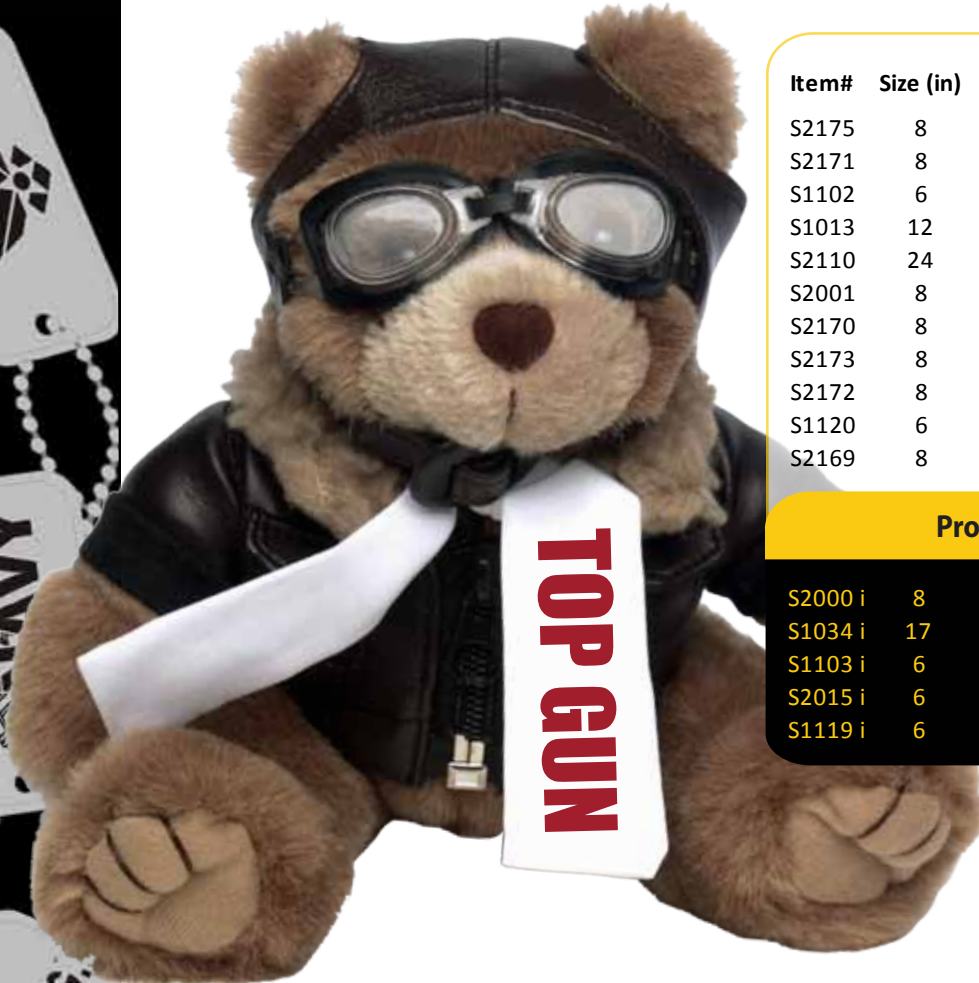

MILITARY

S2171

NEW!

S2175

S2173

S2170

S2169

8" Kirby bears available in black, white, or brown. (Imprint available on back of jacket)

Item#	Size (in)	Description	100	500	1000
S2175	8	ACU Digi Camo Bear	5.92	5.67	5.42
S2171	8	Army Bear	5.75	5.59	5.34
S1102	6	Aviator Bear - Brown	5.59	5.25	4.92
S1013	12	Aviator Bear - Brown	12.10	11.60	11.10
S2110	24	Aviator Bear - Brown	32.76	27.76	22.76
S2001	8	Aviator Bear - White	7.25	7.17	6.92
S2170	8	Captain Bear	5.92	5.67	5.42
S2173	8	Desert Camo Bear	5.75	5.59	5.34
S2172	8	Green Camo Bear	5.75	5.59	5.34
S1120	6	Mean Bulldog - Grey	3.58	3.42	3.25
S2169	8	Navy Sailor Bear	5.42	5.25	5.10

Products priced with imprint below:

S2000 i	8	Aviator Bear - Brown	7.84	7.68	7.51
S1034 i	17	Aviator Bear Golf Club Cover	11.93	11.51	10.68
S1103 i	6	Bear in Plane	5.51	5.17	4.84
S2015 i	6	Eagle	4.84	4.51	4.17
S1119 i	6	Mean Bulldog - Light Brown	4.67	4.51	4.34